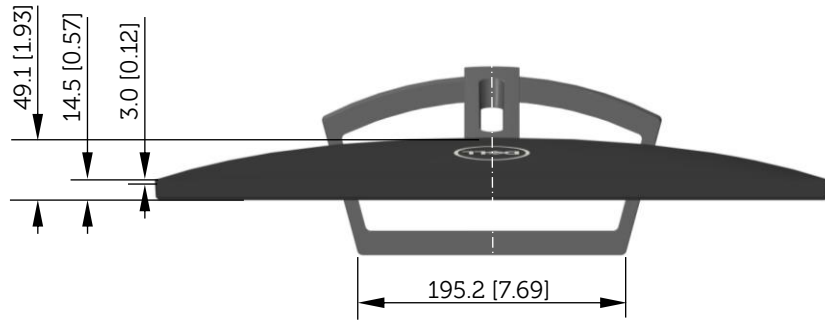

S2218H / S2218M Outline Dimension

Unit: mm (inch)
 Dimension: Nominal
 Scale: Not to scale

Back view of Monitor without stand

S2318H / S2318M Outline Dimension

Unit: mm (inch)
 Dimension: Nominal
 Scale: Not to scale

Back view of Monitor without stand